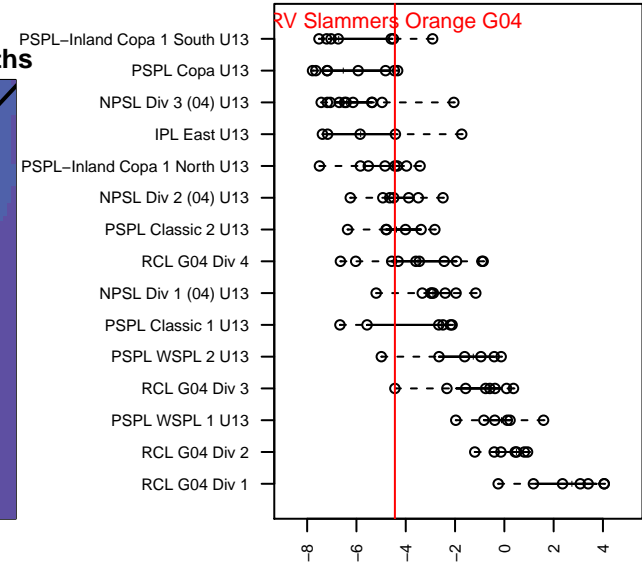

**attack and defense rating
relative to others at age
and all opponents in last 13 months**