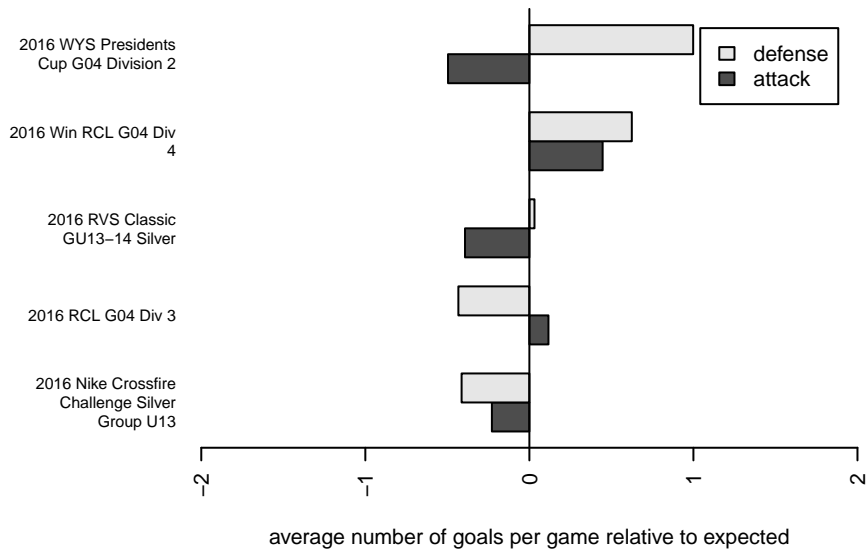

Performance relative to 13 month average