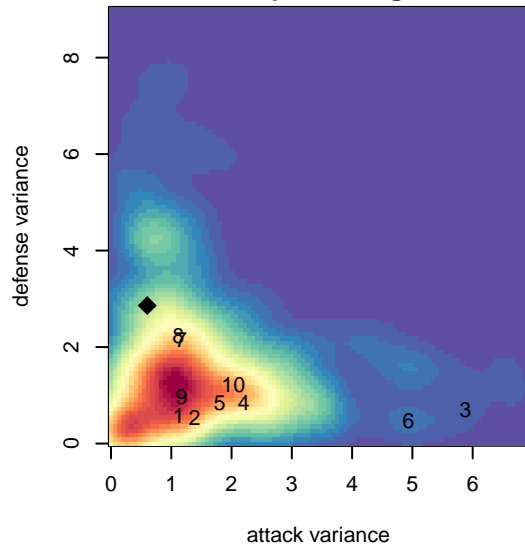

RV Slammers Orange G04

Rainier Valley Slammers
 Auburn, WA
 G04 total strength=754
 attack=0.82 defense=0.88
 fall league = RCL G04 Div 3
 spr league = Win RCL G04 Div 4

alt names used:
 RAINIER VALLEY SLAMMERS RVSG04ORAN
 RVS G04 Orange
 RVS G04 Orange
 RVS G04 Orange
 RVS G04 Orange

RV Slammers Orange G04
 Dots are actual minus expected GF (blue circles) and GA (red triangles).
 Blue line is smoothed change in attack strength. Red is smoothed change in defense strength.

**attack and defense variance (black dot)
relative to other teams
and top 10 in region**