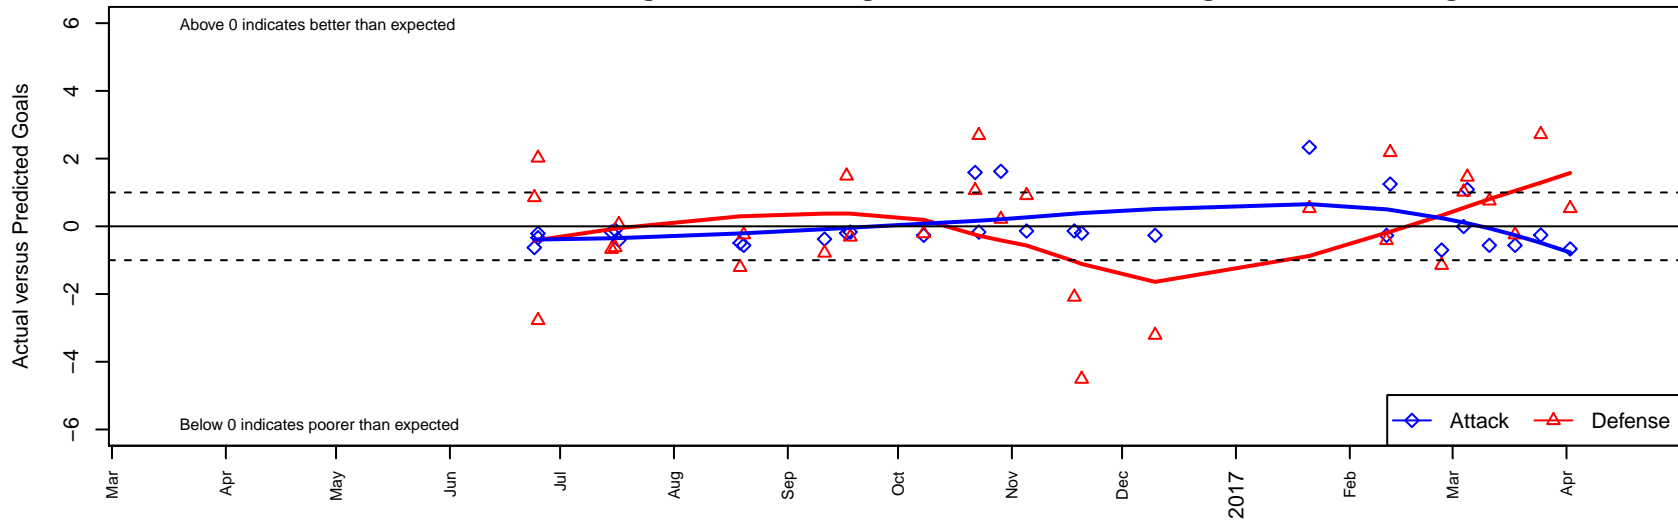

RV Slammers Orange G04

Rainier Valley Slammers
 Auburn, WA
 G04 total strength=754
 attack=0.82 defense=0.88
 fall league = RCL G04 Div 3
 spr league = Win RCL G04 Div 4

alt names used:
 RAINIER VALLEY SLAMMERS RVSG04ORAN
 RVS G04 Orange
 RVS G04 Orange
 RVS G04 Orange
 RVS G04 Orange

RV Slammers Orange G04
 Dots are actual minus expected GF (blue circles) and GA (red triangles).
 Blue line is smoothed change in attack strength. Red is smoothed change in defense strength.

**attack and defense variance (black dot)
relative to other teams
and top 10 in region**